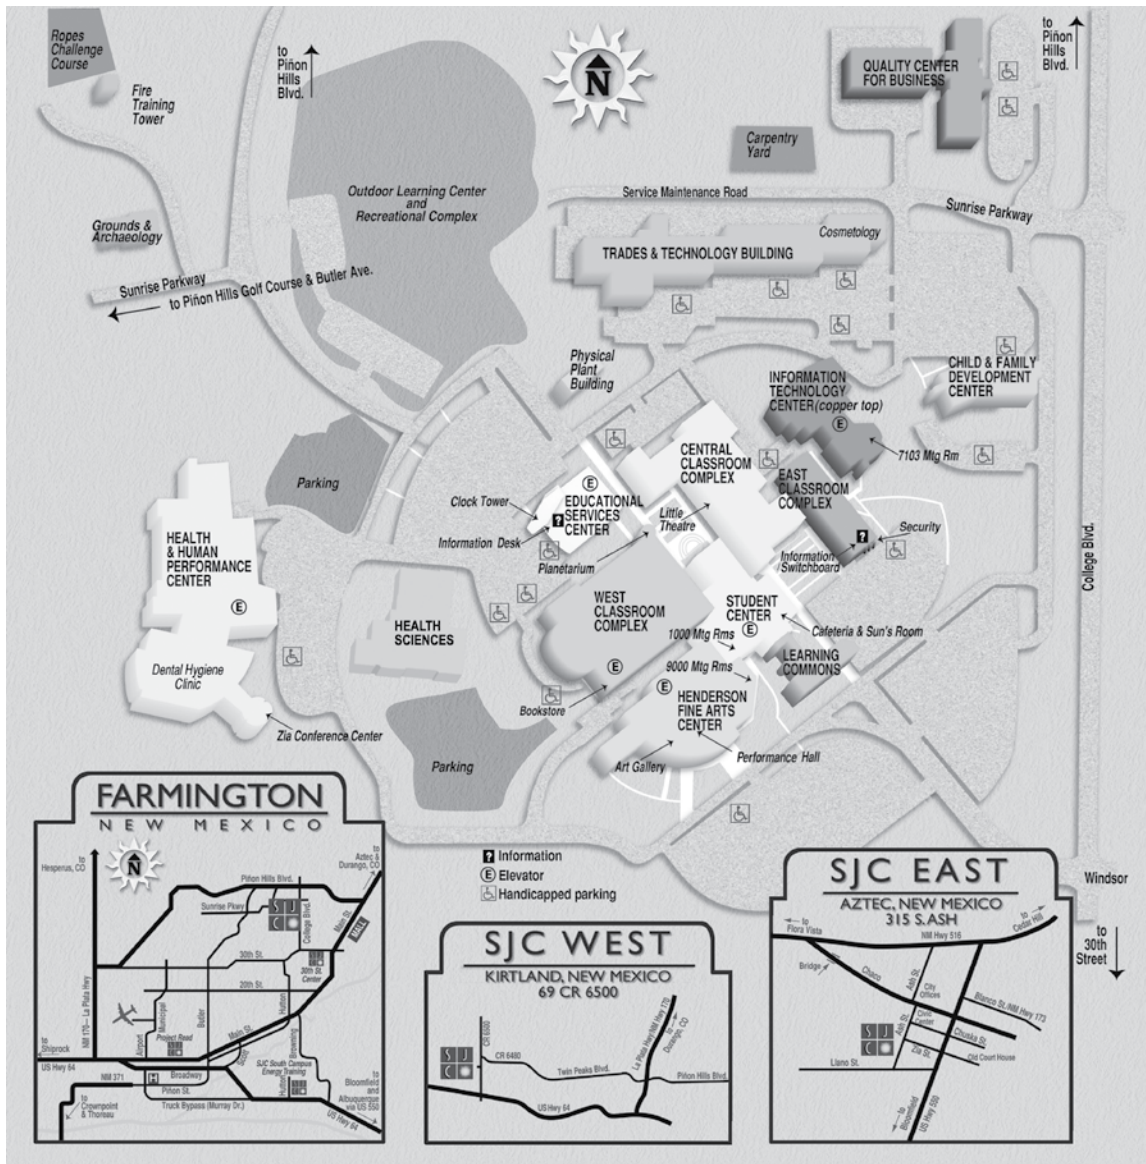

- Community Learning Center (LL)  
Financial Aid (LL)  
Human Resources  
Information Desk (LL)  
Meeting Rooms 1A, 1B (LL)  
Meeting Rooms 2A, 2B, 2C  
President's Office  
SJC Foundation  
Student Services (LL)
- Health and Human Performance Center  
55000 Rooms  
Gymnasium/Fitness Center  
Zia Conference Center  
Health Careers Programs
- Health Sciences  
Room numbers TBD
- Henderson Fine Arts Center  
9000 Rooms (LL), 9200 Rooms  
Art Gallery  
Meeting Rooms (9000 series)  
Performance Hall

- Information Technology Center  
7000 Rooms  
Meeting Room 7103
- Quality Center for Business  
5000 Rooms  
Business and Industry Training Center  
Enterprise Center  
Small Business Development Center
- Student Center  
1600-29 Rooms  
Adult Basic Education/GED  
Information/Switchboard  
Library  
Meeting Rooms (1000 Series)  
Student Activities (LL)  
Student Success Center  
SUB Cafeteria (LL)  
Sun's Room (LL)
- Trades and Technology Building  
2000 Rooms  
School of Trades and Technology
- West Classroom Complex

- 1630-99 (LL), 1700 (UL), 1800 (UL), 1900(LL) Rooms  
School of Humanities  
School of Science • Planetarium
- Project Read  
203 W. Main
- East Campus, Aztec  
E111-119 Rooms
- West Campus, Kirtland  
W111-303 Rooms
- 30th Street Center,  
3539 E. 30th  
Family Resource Center  
Industrial Process Operator Program
- School of Energy  
800 S. Hutton  
Petroleum Training • CDL •  
Gas Compression Program

CAMPUS MAP